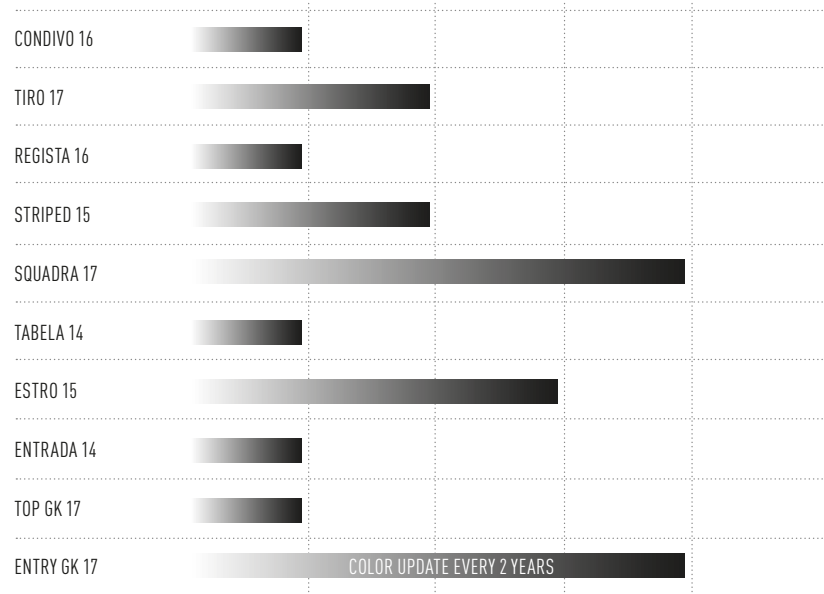

LIFECYCLE

SHIRTS

SOCKS

SHORTS

TRAINING